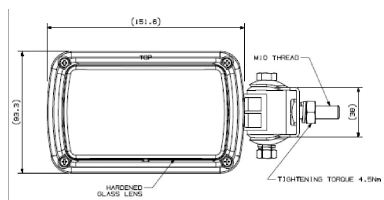

Suitable for most types of specialist vehicles

Other Britax Worklamps still available. Same features and quality as above:

L17 Series

L18 Series

L20 Series

Part No	Description	Beam
L17.00.LB	Single bulb, Square Worklamp	Flood
L17.100.LB	Single bulb Square Worklamp	Spot
L18.00.LB	Twin bulb Rectangle Worklamp	Flood
L18.100.LB	Twin bulb Rectangle Worklamp	Spot
L20.00.LB	Single bulb Side Mount Worklamp	Flood
L20.100.LB	Single bulb Side Mount Worklamp	Spot